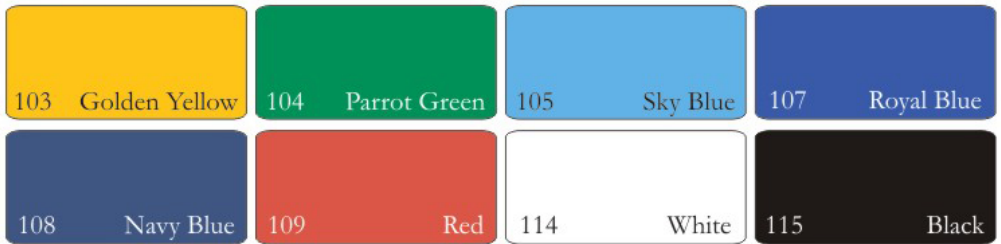

Real Cloth Image:

Colors Available:

102 Lemon Yellow	103 Golden Yellow	104 Parrot Green	105 Sky Blue
107 Royal Blue	108 Navy Blue	109 Red	110 Maroon
112 Orange	114 White	115 Black	121 C. Green

SWASTIC ENTERPRISES

Real Cloth Image:

Colors Available:

SWASTIC ENTERPRISES

Atlanta

Grey

Item Code : 09
Item Name : Atlanta - Mattee
GSM : 165 - 175
Neck Type : Collar Neck
Knit : Mattee - Honeycomb
Yarn : PC (Polyester Cotton)
Available Size Set : M, L, XL, XXL

Real Cloth Image:

Colors Available:

SWASTIC ENTERPRISES

Sports

Purple

Item Code : 10
Item Name : Sports - Mattee
GSM : 185 - 195
Neck Type : Collar Neck
Knit : Mattee - Honeycomb
Yarn : PC (Polyester Cotton)
Available Size Set : M, L, XL, XXL

Real Cloth Image:

Colors Available:

102 Lemon Yellow	103 Golden Yellow	104 Parrot Green	105 Sky Blue
107 Royal Blue	108 Navy Blue	109 Red	113 Melange Grey
114 White	115 Black		

SWASTIC ENTERPRISES

Manchester